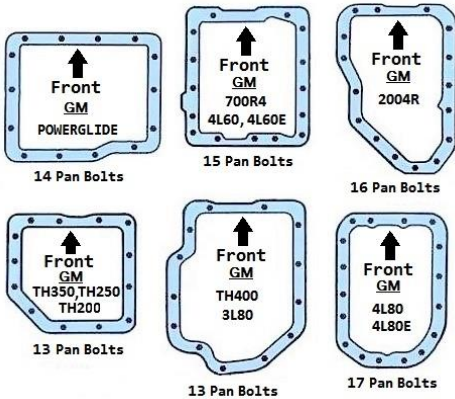

Transmission Crossmembers

Some Popular GM Automatic Transmission Pan Patterns & Ratios

Some Popular GM Automatic Transmissions

GM Automatic Transmissions						
Type	1st Gear	2nd Gear	3rd Gear	4th Gear	Overall Length	Bellhousing – to – Transmission Length
TH-350	2.52	1.52	1.00	--	27-5/8" <i>With 6" (short) tailhousing</i>	20-3/8"
TH-400	2.48	1.48	1.00	--	28-1/4" <i>With short tailhousing</i>	26-3/4"
TH-2004R	2.74	1.57	1.00	0.67	27-3/4"	26-7/8"
TH-700R4 & 4L60	3.06	1.62	1.00	0.70	23-3/8" <i>Except Corvette</i>	22-3/8"
4L60E	3.06	1.62	1.00	0.70	30-3/4"	22-3/8"
4L80E	2.48	1.48	1.00	0.75	31-1/2"	30-3/8"